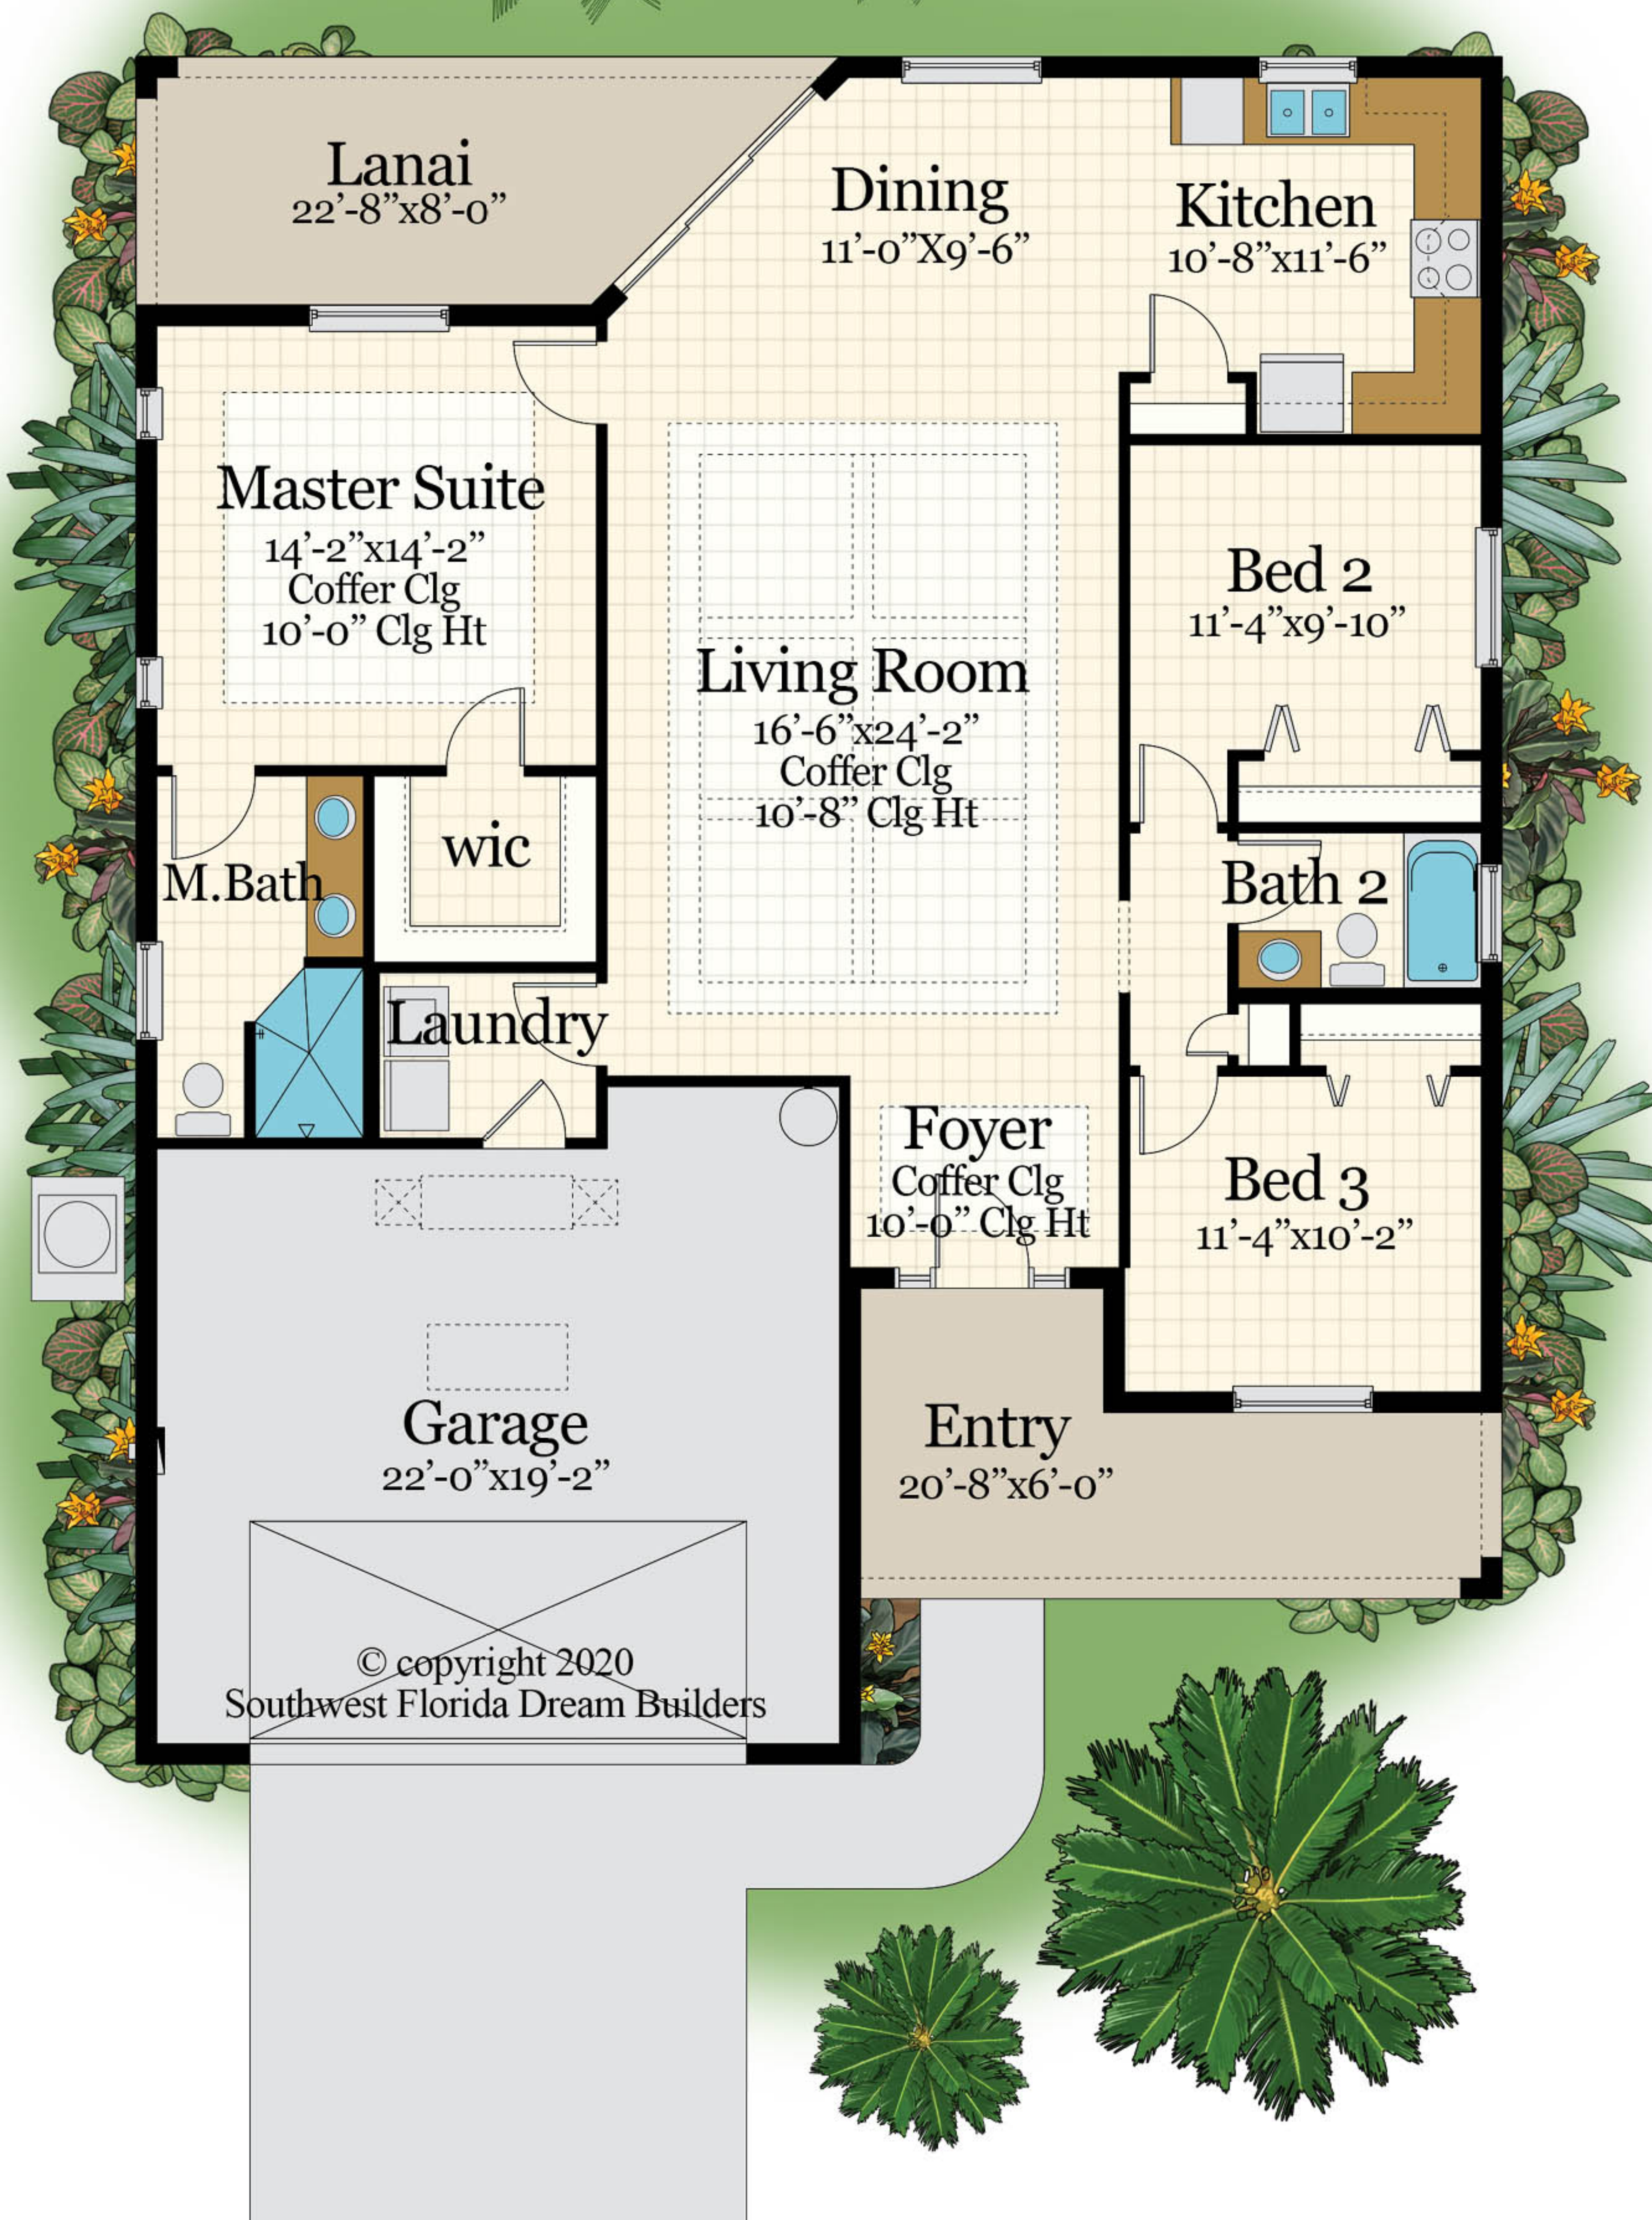

Beachcomber

3 Bedroom, 2 Bath, 2 Car Garage

Square Footage

Living	1,530
Lanai	180
Entry	149
Garage	475
Total	2,334

(941) 662-0833

SWFLDreamBuilders.com

© Copyright 2020
Southwest Florida Dream Builders
All Dimensions Are Approximate