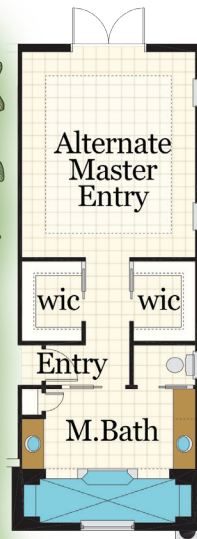

Catamaran

3 Bedroom, 2 Bath, Study/Exercise, 2 Car Garage

Square Footage	
Living	2,370
Lanai	576
Entry	91
Garage	650
Total	3,687

(941) 662-0833

SWFLDreamBuilders.com

© Copyright 2017
Southwest Florida Dream Builders
All Dimensions Are Approximate